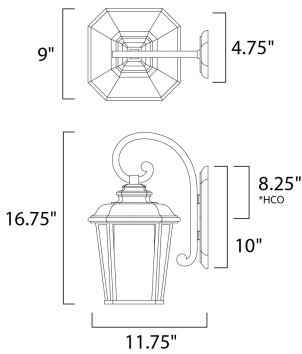

PRODUCT DESCRIPTION

MEASUREMENTS

DIMENSION : 9" W x 16.75" H x 11.75" Ext
BACK PLATE : 4.75" W x 10" H x 8.25" HCO
HANGING WEIGHT : 6.6 lb

LAMPING

INPUT VOLTAGE : 120V
LUMENS : 1,100 Rated
BULB : 1 x 12W LED E26 Medium , 12W Total
BULB INCLUDED : (Included)
DIMMABLE : Triac CL
CRI : 90+ CRI
COLOR_TEMP : 3000K

FINISHES OPTION

Black Oxide (BO)

GLASS

Weathered Frost WF

MATERIAL

Die Cast Aluminum

RATINGS

cETLus
Wet Location
JA8 Bulb In

ADDITIONAL

INCANDESCENT WATTS:
RATED LIFE 25000 Hours
OPERATING TEMPERATURE:
-20°C (-4°F), 40°C (104°F)

Always consult a qualified electrician before installing any lighting product.